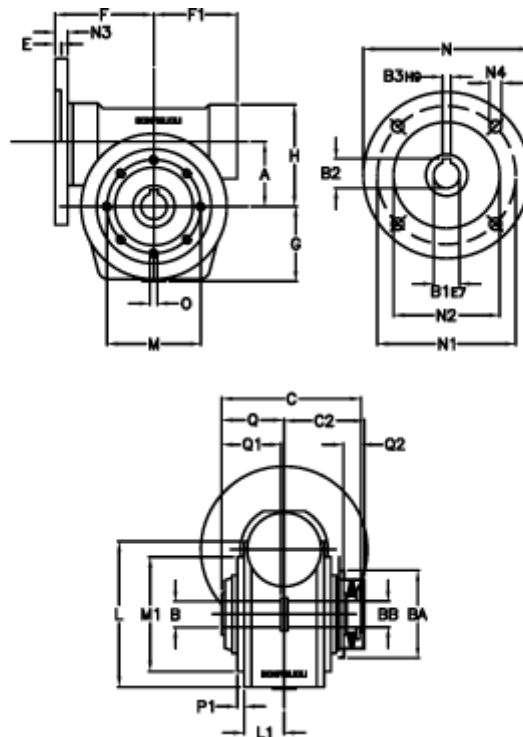

Article number: 390204901473336

Description: Worm Gear with Torque Limiter
VF 49-L2-P-14 P80B14

Measures

a = 49.50	C2 = 63,5	L1 = 36.8	O = M6x8
B = 25	Description = VF 49P-xx-80B14	m = 94	P1 = 2.5
B1 E7 = 19	E = 3.0	M1 = 68	Q = 51.0
B2 = 21.8	F = 70	N = 120	Q1 = 41
B3 H9 = 6	F1 = 63	N1 = 100	Q2 = 15
BA = 63	g = 56	N2 = 80	
BB H7 = 14	H = 80.0	N3 = 10.0	
C = 105	L = 107.5	N4 = 7	